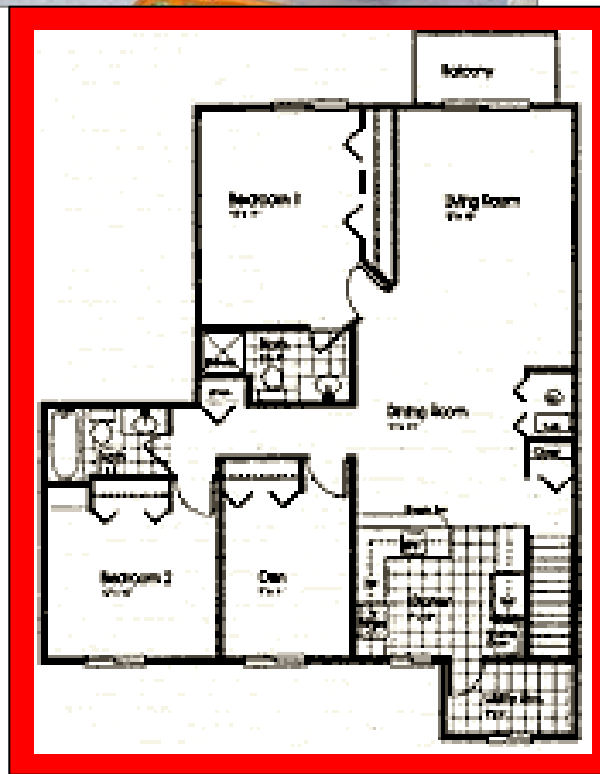

70.3 miles from Metro Airport (Detroit)

Rent includes amenities such as:

- 3 bedroom, 2 bath apartment
- Tasteful furnishings
- Cookware & dishes
- Linens
- Television, VCR & microwave
- Basic telephone service
- Expanded basic cable
- Gas, electricity & water
- Washer & dryer in unit
- Welcome package, including area guide