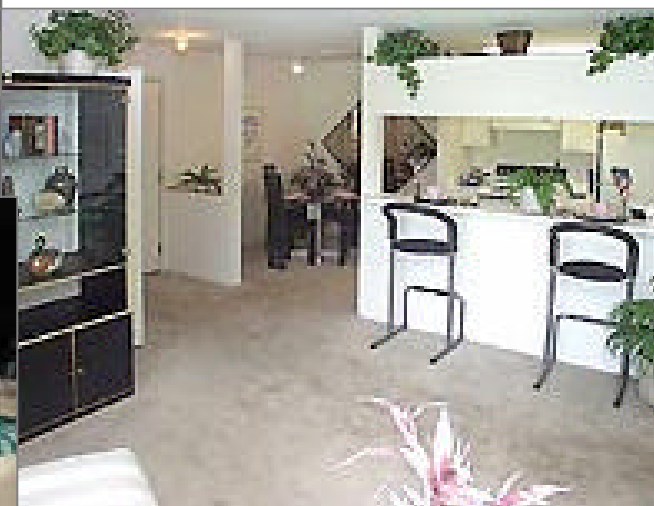

128.7 miles from Detroit Metro Airport

Rent includes amenities such as:

- 2 bedroom, 2 bath apartment
- Tasteful furnishings
- Cookware & dishes
- Linens
- Television, VCR & microwave
- Basic telephone service
- Expanded basic cable
- Gas, electricity & water
- Full size washer & dryer in unit
- Welcome package, including area guide