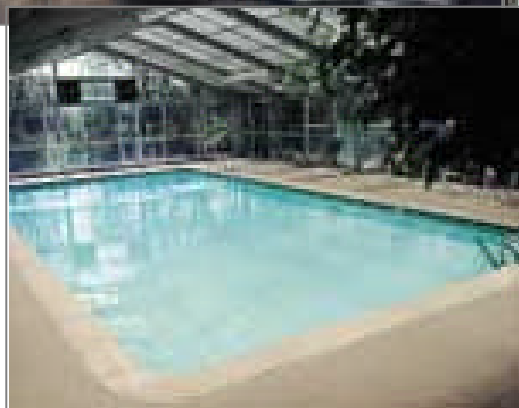

128.7 miles from Detroit Metro Airport

Rent includes amenities such as:

- 2 bedroom, 2 bath apartment
- Tasteful furnishings
- Cookware & dishes
- Linens
- Television, VCR & microwave
- Basic telephone service
- Expanded basic cable
- Gas, electricity & water
- Full size washer & dryer in unit
- Welcome package, including area guide

Apartment community provides:

- Fitness center
- Outdoor pool & heated indoor pool
- Jacuzzi
- Tanning Center

Enjoy. You're home.

248-258-9800

866-258-9001

fax: 248-258-9008

blvdsuites.com