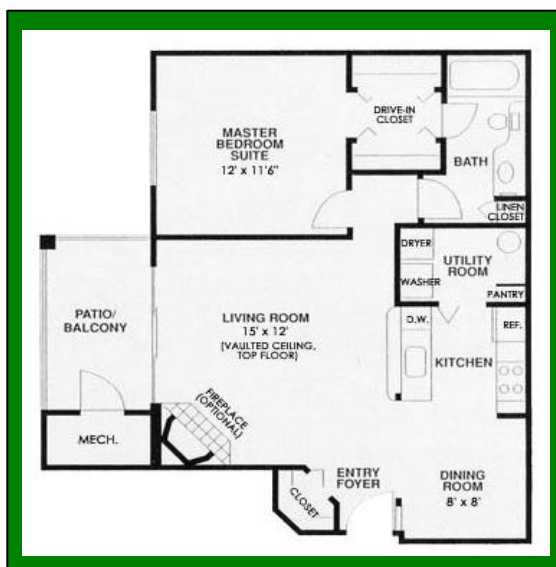

128.7 miles from Detroit Metro Airport

Rent includes amenities such as:

- 2 bedroom, 2 bath apartment
- Tasteful furnishings
- Cookware & dishes
- Linens
- Television, VCR & microwave
- Basic telephone service
- Expanded basic cable
- Gas, electricity & water
- Full size washer & dryer in unit
- Welcome package, including area guide