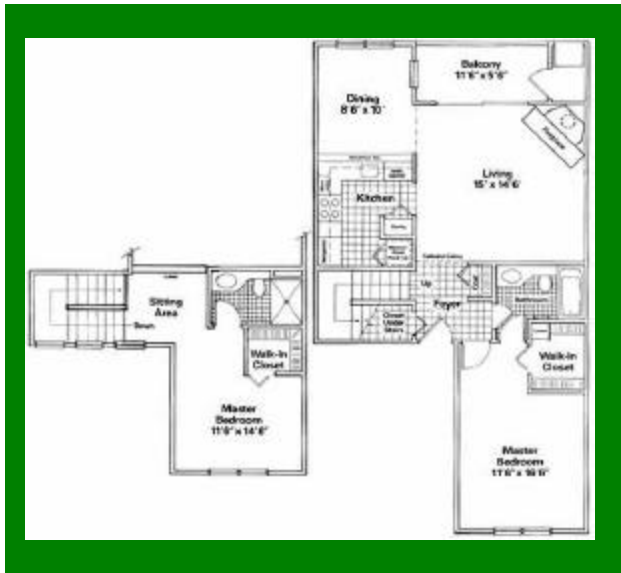

- Located off Geddes Rd. east of M-23
- 23.3 miles from Detroit Metro Airport
- 54.7 miles from Bishop Internat'l Airport (Flint)
- 72.8 miles from Capital City Airport (Lansing)

Amenities

- 2 bedroom, 2 bath apartment
- Tasteful furnishings
- Cookware & dishes
- Linens
- Television, VCR & microwave
- Basic telephone service
- Expanded basic cable
- Gas, electricity & water
- Washer & dryer in suite