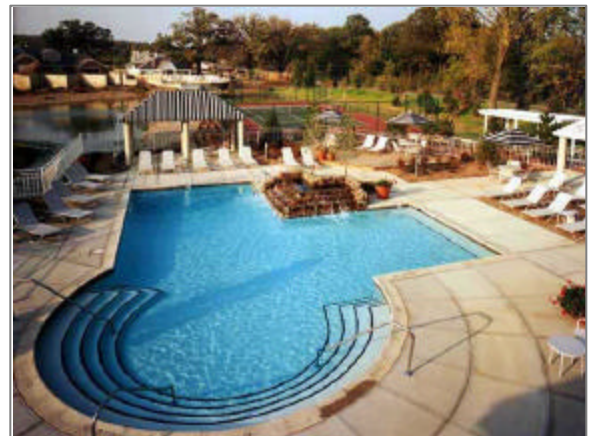

- Located off Geddes Rd. east of M-23
- 23.3 miles from Detroit Metro Airport
- 54.7 miles from Bishop Internat'l Airport (Flint)
- 72.8 miles from Capital City Airport (Lansing)

Amenities

- 2 bedroom, 2 bath apartment
- Tasteful furnishings
- Cookware & dishes
- Linens
- Television, VCR & microwave
- Basic telephone service
- Expanded basic cable
- Gas, electricity & water
- Washer & dryer in suite

Community

- Racquetball and wallyball courts
- Fitness center
- Pool & hot tub
- High speed internet
- Business center

Enjoy. You're Home.