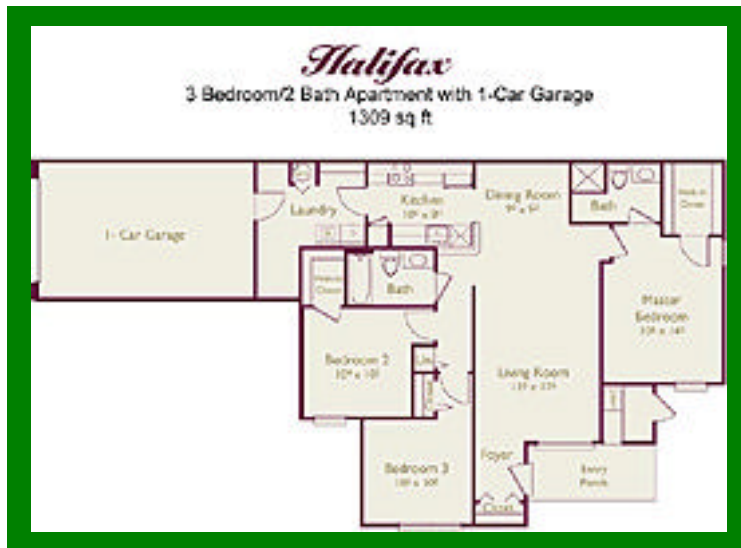

Amenities

- 3 bedroom, 2 bath apartment
- Tasteful furnishings
- Cookware & dishes
- Linens
- Television, VCR & microwave
- Basic telephone service
- Expanded basic cable
- Gas, electricity & water
- Washer & dryer in unit