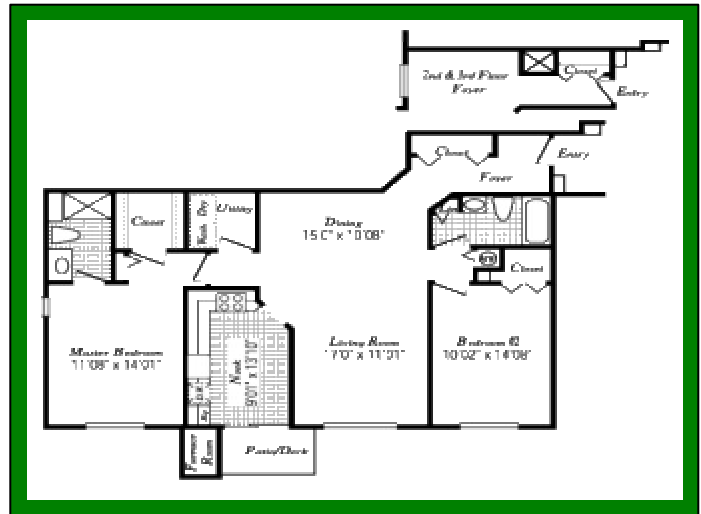

Muirwood Enclave

Rent includes amenities such as:

- 2 bedroom, 2 bath apartment
- Tasteful furnishings
- Cookware & dishes
- Linens
- Television, VCR & microwave
- Basic telephone service
- Expanded basic cable
- Gas, electricity & water
- Washer & dryer
- Welcome package, including area familiarity guide